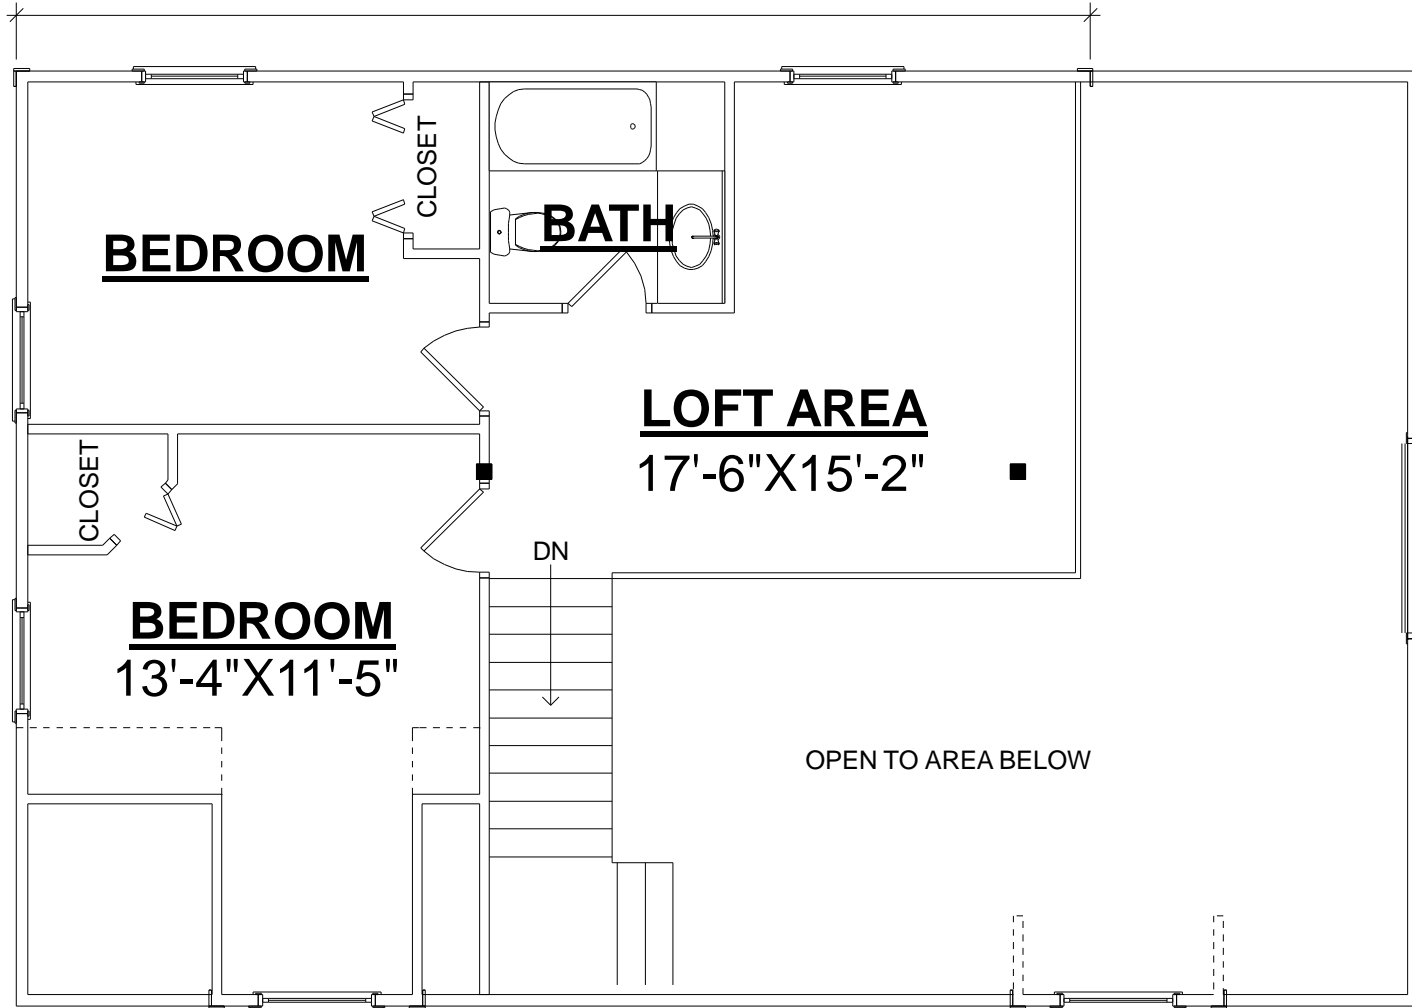

32'-0" SHED DORMER

SECOND FLOOR PLAN